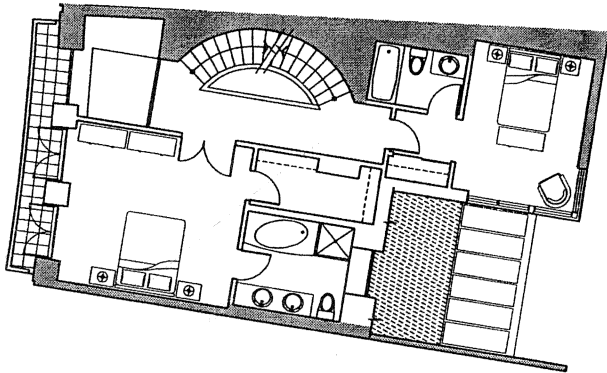

t w o • P A R K W E S T

Level 3

Level 2

Level 1

**Two Park West
Crescent Townhomes**

Suite	Suite Type	Enclosed Area	Terrace	Total Area
555 Beach	3 Bedroom + den+ family room + nook	2,638 s.f.	622 s.f.	3,260 s.f.