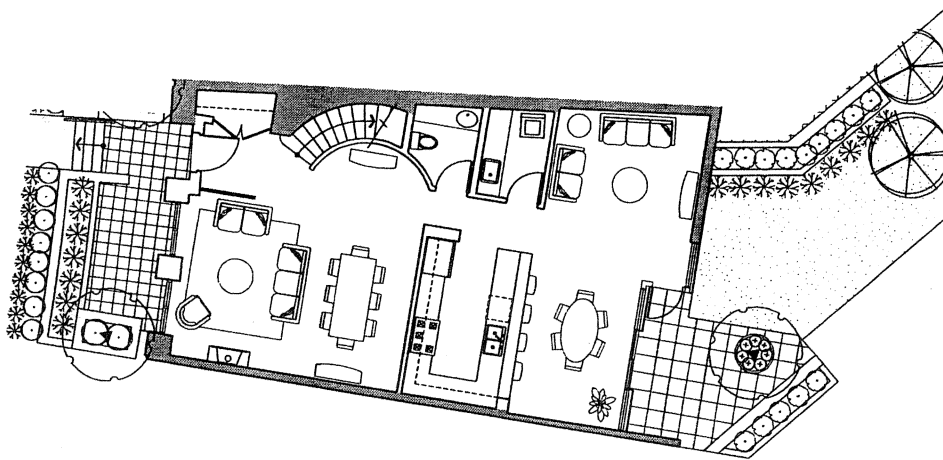

t w o • P A R K W E S T

Level 3

Level 2

Level 1

**Two Park West
Crescent Townhomes**

Suite	Suite Type	Enclosed Area	Terrace	Total Area
555 Beach	3 Bedroom + den+ family room + nook	2,638 s.f.	622 s.f.	3,260 s.f.