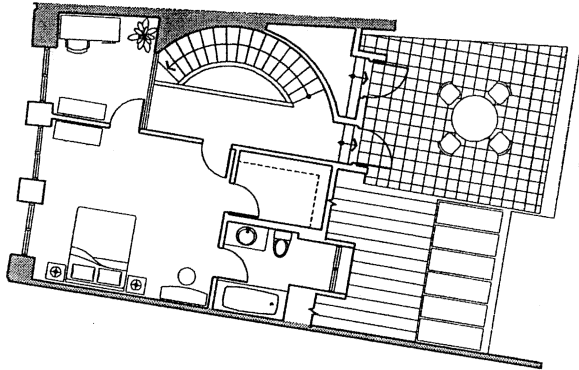

t w o • P A R K W E S T

Level 3

Level 2

Level 1

**Two Park West
Crescent Townhomes**

Suite	Suite Type	Enclosed Area	Terrace	Total Area
555 Beach	3 Bedroom + den+ family room + nook	2,638 s.f.	622 s.f.	3,260 s.f.