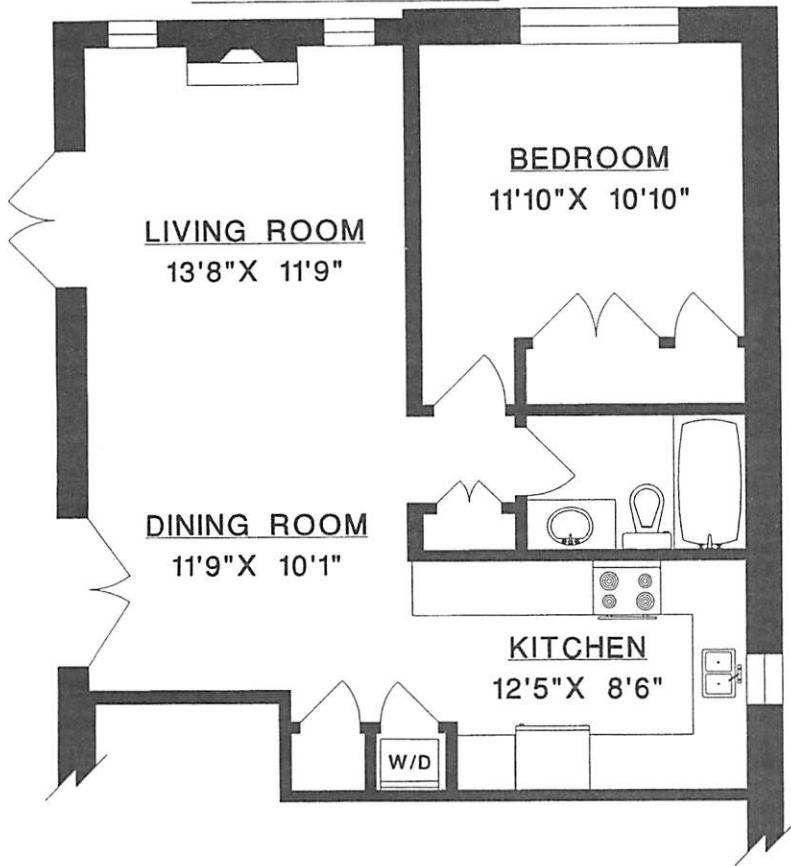

LOWER FLOOR

RE/MAX

GARDEN SUITE
 447 W. 15TH AVE.
 VANCOUVER, B.C.

LOWER FLOOR 738 SQ. FT.

COMMON AREA 660 SQ. FT.

DECK 76 SQ. FT.
 PORCH 165 SQ. FT.

MEASURE MASTERS
 VAN/BCV/TRU-CITIES
 (604) 931-8585
 APR. 2007