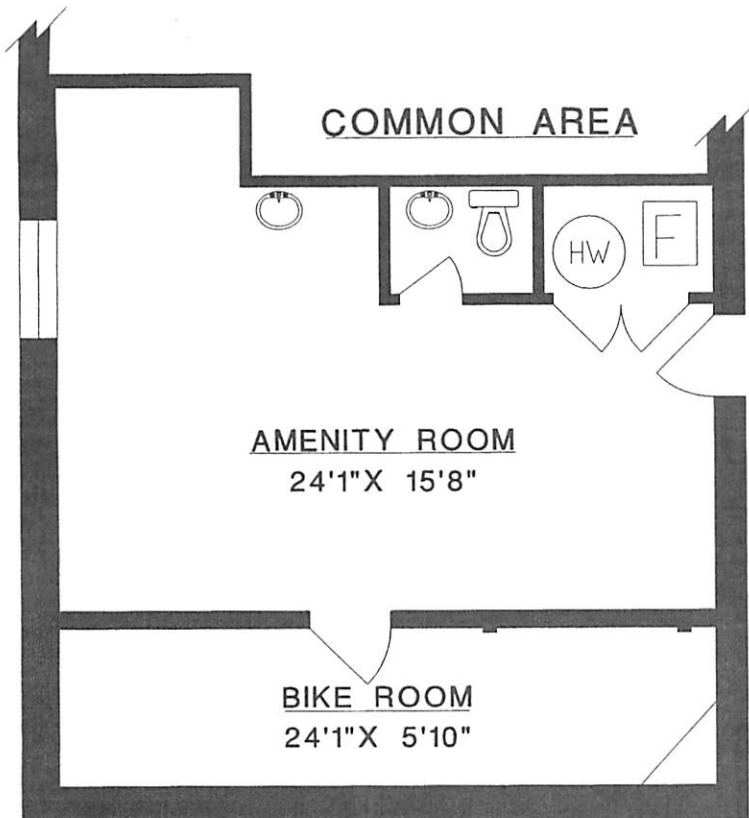

LOWER FLOOR

RE/MAX

GARDEN SUITE
 447 W. 15TH AVE.
 VANCOUVER, B.C.

LOWER FLOOR 738 SQ. FT.

COMMON AREA 660 SQ. FT.

DECK 76 SQ. FT.
 PORCH 165 SQ. FT.

MEASURE MASTERS
 VAN/BCV/TRU-CITIES
 (604) 931-8585
 APR. 2007