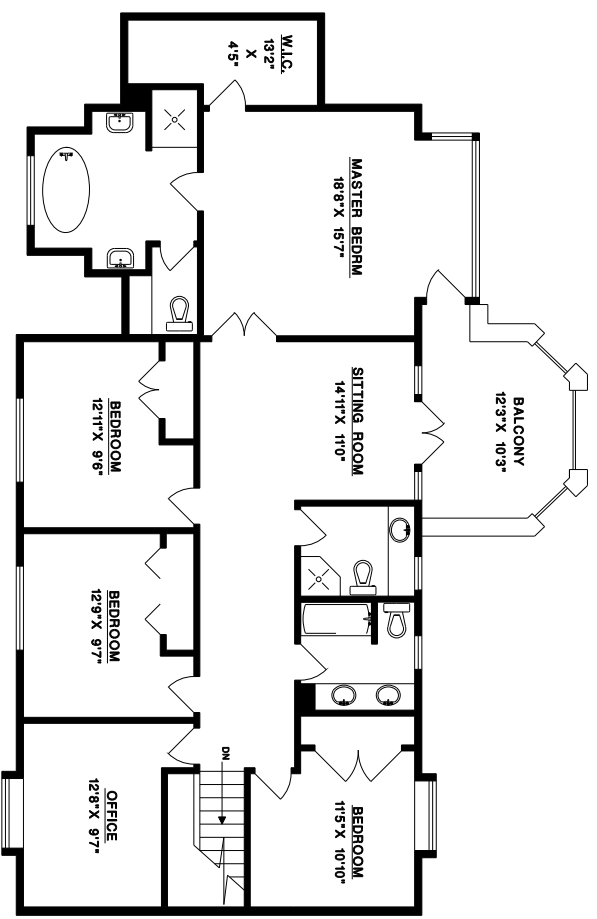

DEBRA PORTEOUS
 phone: 604-644-9794

RE/MAX
 REMAX MASTERS
 #200 - 1455 Bellevue Ave.
 West Vancouver, B.C.
 V7T 1C3

UPPER FLOOR

MAIN FLOOR

LOWER FLOOR

**1890 29TH STREET
 WEST VANCOUVER**

MAIN FLOOR 1,667 SQ.FT.
 UPPER FLOOR 1,637 SQ.FT.
 LOWER FLOOR 1,561 SQ.FT.
 TOTAL 4,865 SQ.FT.
 GARAGE 527 SQ.FT.
 DECK 406 SQ.FT.
 BALCONY 163 SQ.FT.

DATE JAN 08
 PLS. SEE PLAN