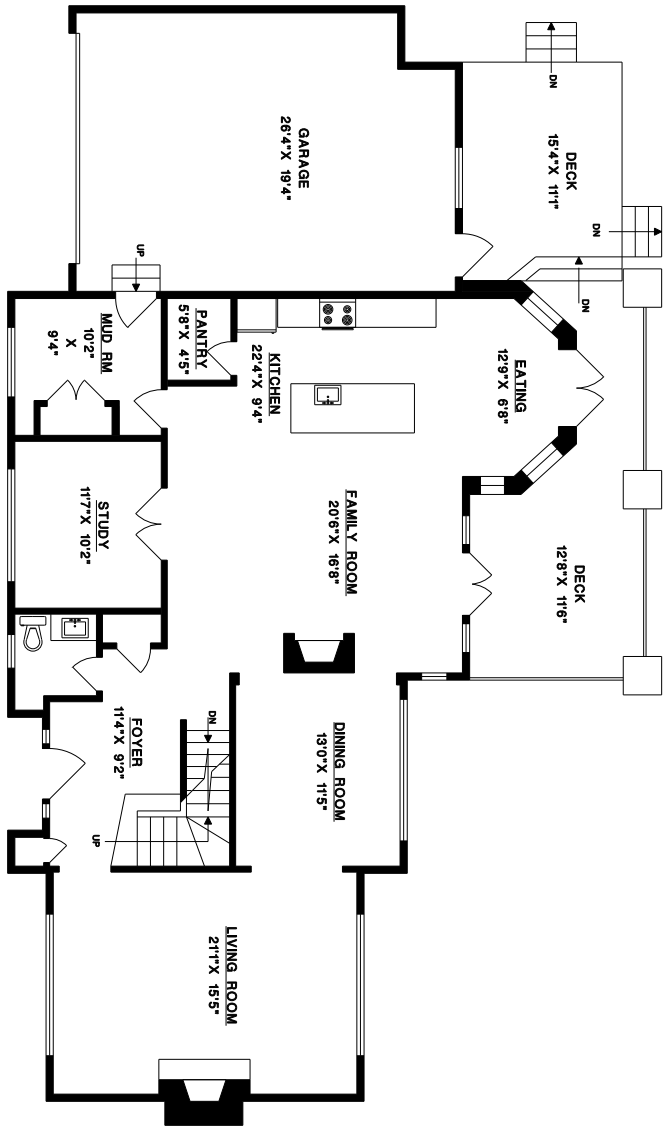

DEBRA PORTEOUS
 phone: 604-644-9794

RE/MAX
 REMAX MASTERS
 #200 - 1455 Bellevue Ave.
 West Vancouver, B.C.
 V7T 1C3

UPPER FLOOR

MAIN FLOOR

LOWER FLOOR

**1890 29TH STREET
 WEST VANCOUVER**

MAIN FLOOR 1,667 SQ.FT.
 UPPER FLOOR 1,637 SQ.FT.
 LOWER FLOOR 1,561 SQ.FT.
 TOTAL 4,865 SQ.FT.
 GARAGE 527 SQ.FT.
 DECK 406 SQ.FT.
 BALCONY 163 SQ.FT.

DATE JAN 08
 PLS. SEE PLAN