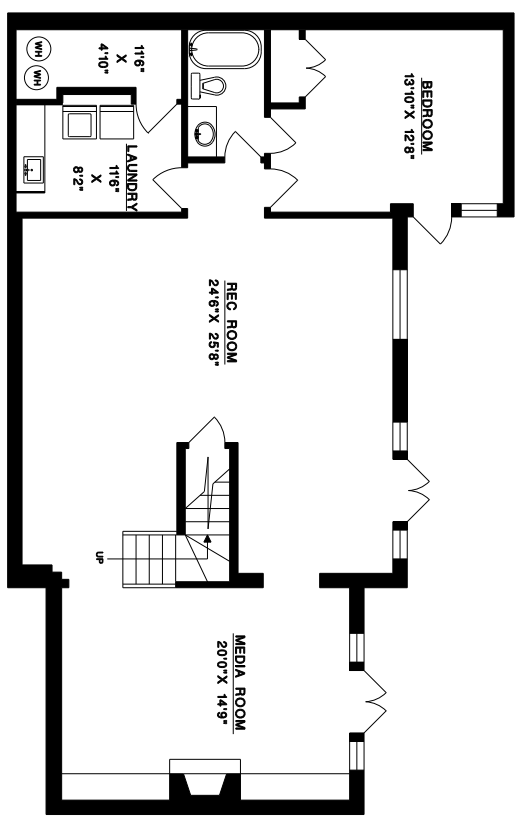

DEBRA PORTEOUS
 phone: 604-644-9794

RE/MAX
 REMAX MASTERS
 #200 - 1455 Bellevue Ave.
 West Vancouver, B.C.
 V7T 1C3

UPPER FLOOR

MAIN FLOOR

LOWER FLOOR

**1890 29TH STREET
 WEST VANCOUVER**

MAIN FLOOR 1,667 SQ.FT.
 UPPER FLOOR 1,637 SQ.FT.
 LOWER FLOOR 1,561 SQ.FT.
 TOTAL 4,865 SQ.FT.
 GARAGE 527 SQ.FT.
 DECK 406 SQ.FT.
 BALCONY 163 SQ.FT.

DATE JAN 08
 PLS. SEE PLAN